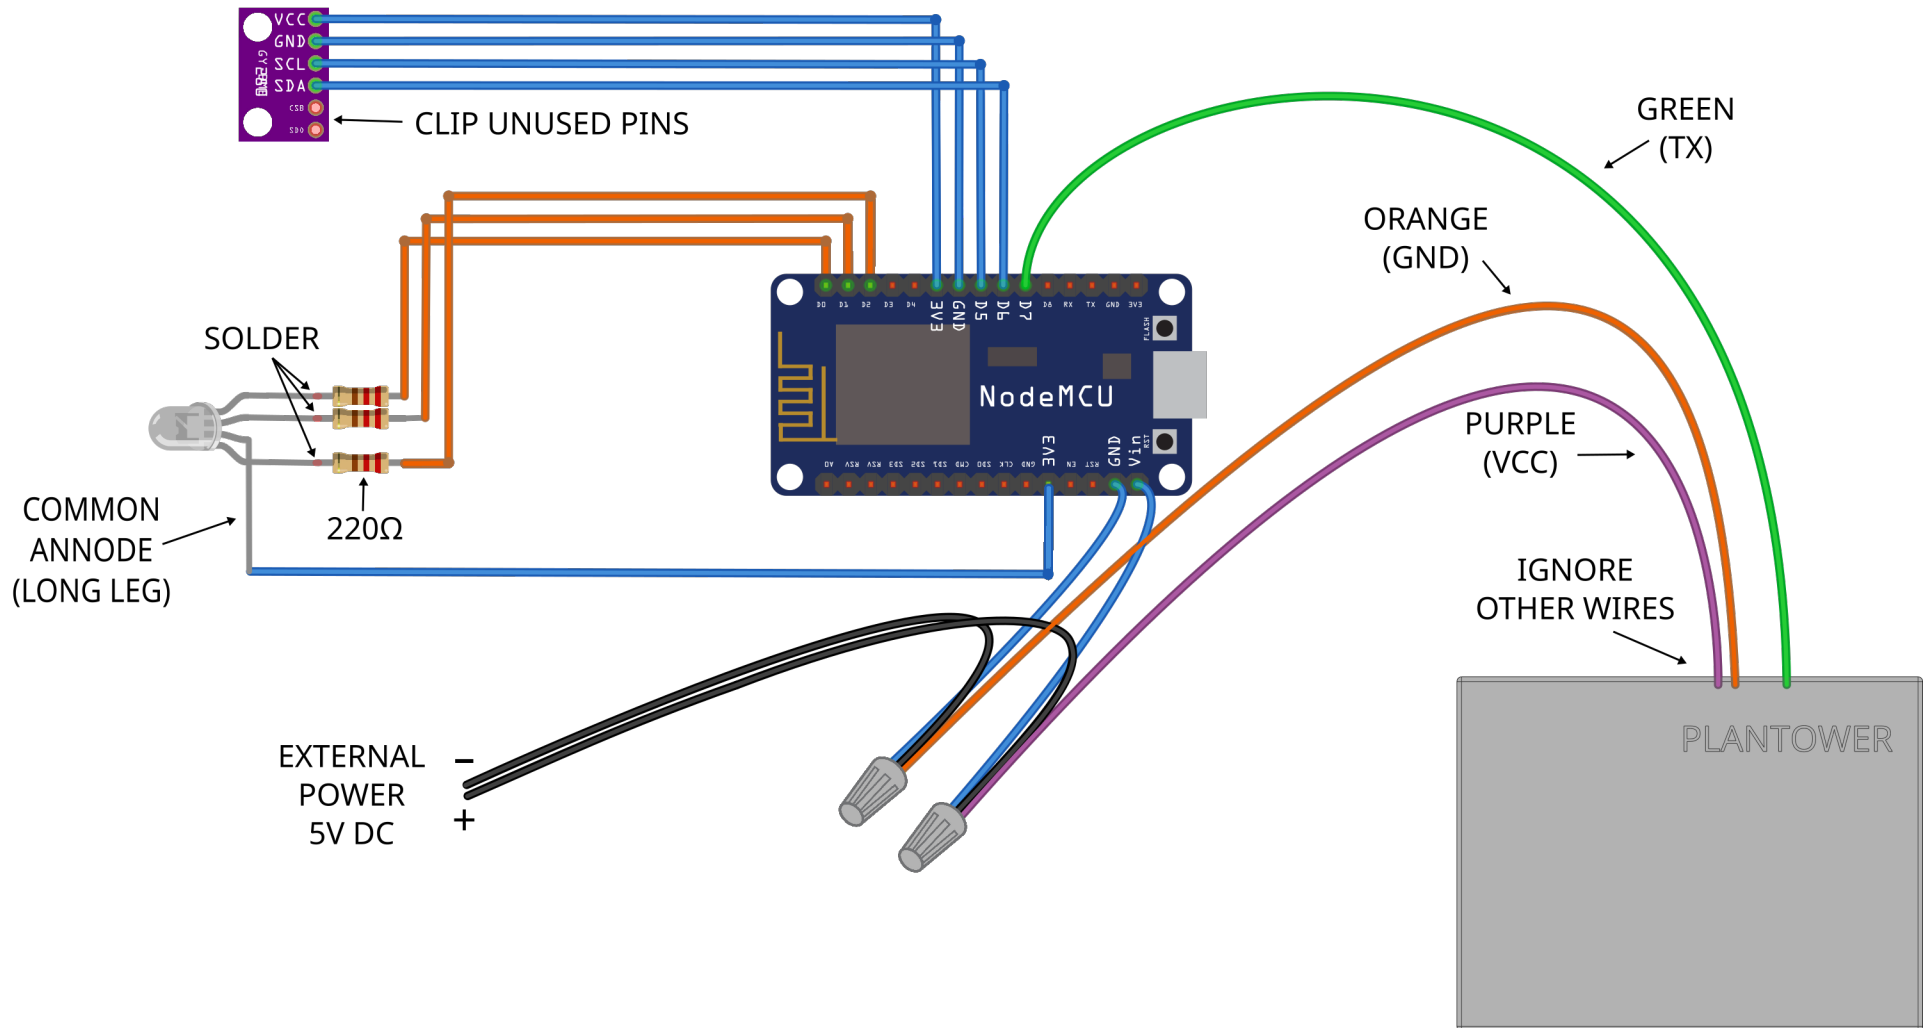

Sensorbot Birdhouse Wiring Diagram

Version 1.0