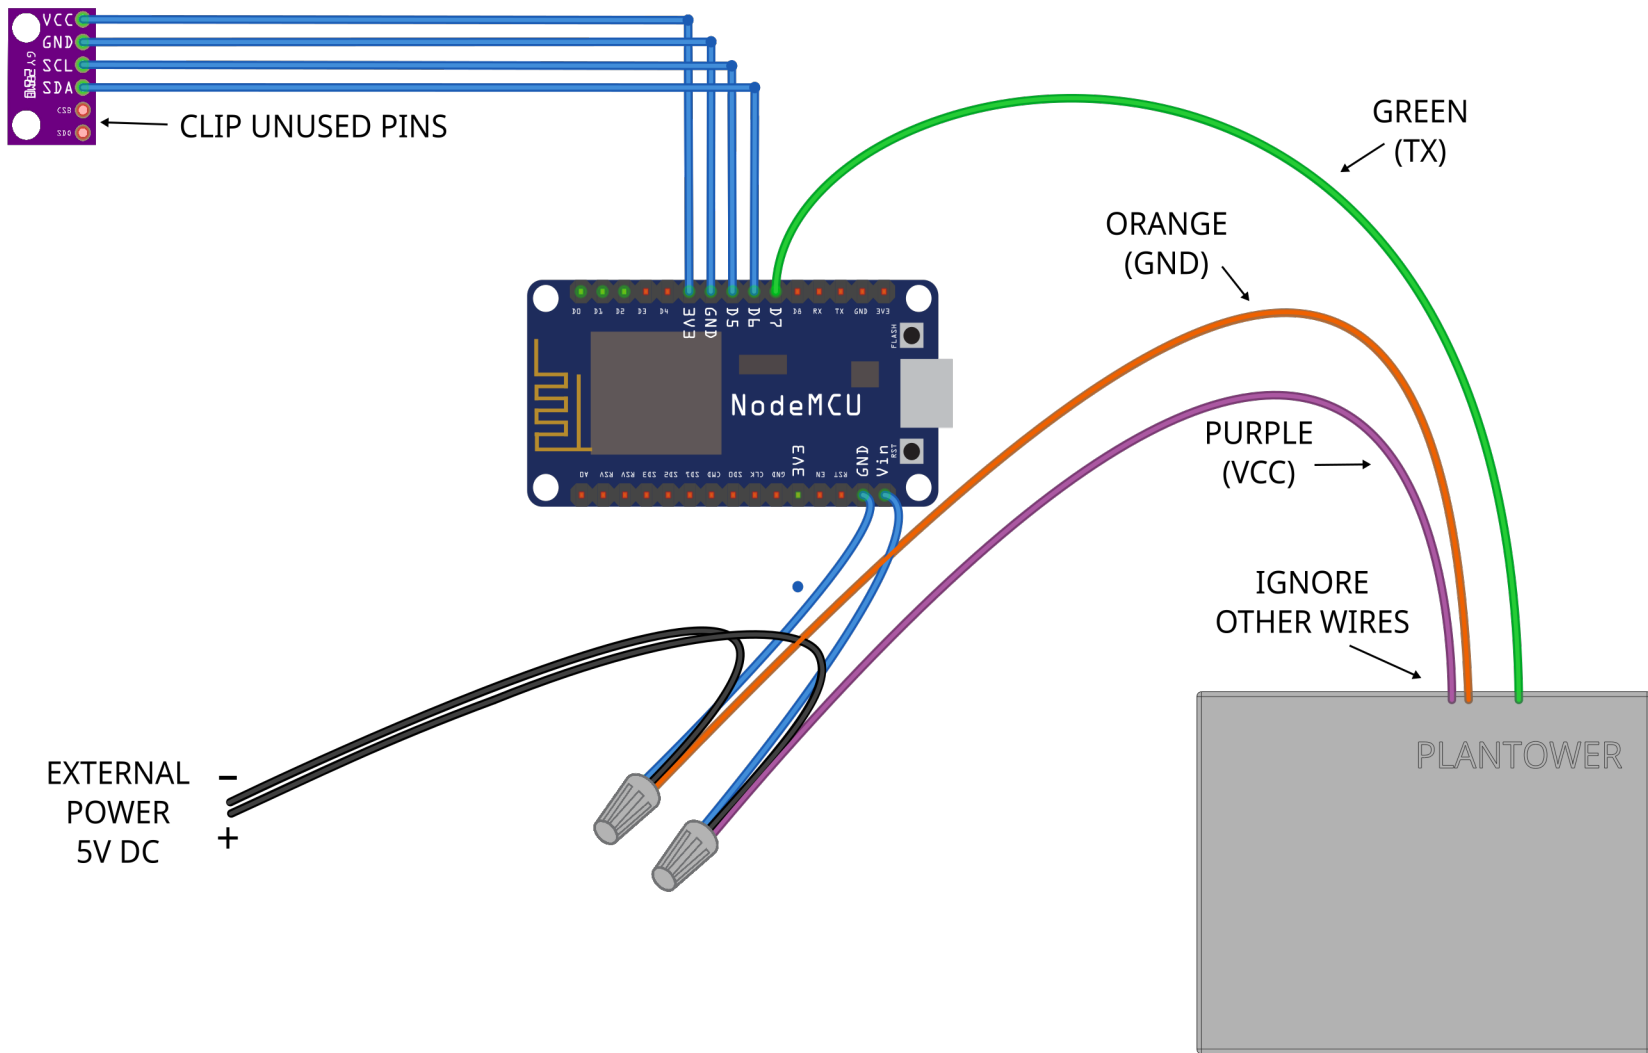

Sensorbot Bottlebot Wiring Diagram

Version 1.0